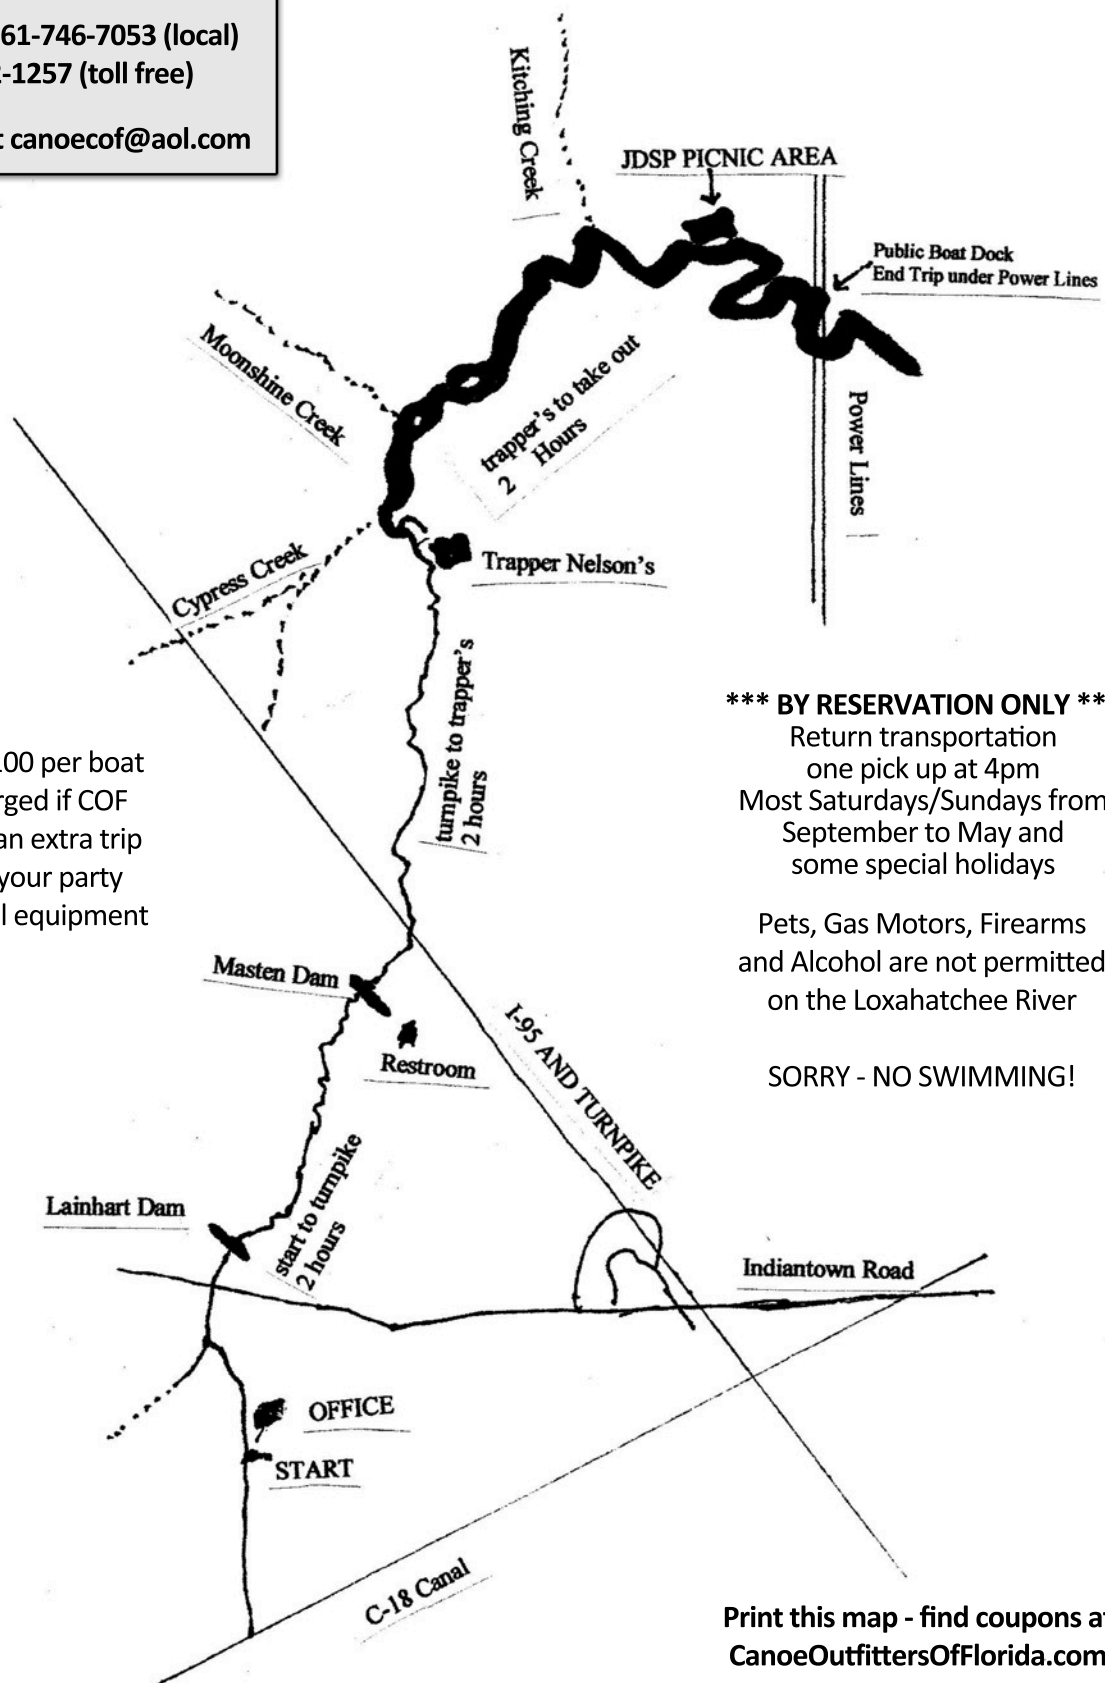

Canoe Outfitters of Florida, Inc.
9060 W. Indiantown Rd.
Jupiter, FL 33478

Call us at 561-746-7053 (local)
or 888-272-1257 (toll free)

Email us at canoecof@aol.com

Jonathan Dickinson State Park Paddling Trip Map

LATE FEE: \$100 per boat
will be charged if COF
must make an extra trip
to pick up your party
and/or rental equipment

***** BY RESERVATION ONLY *****

Return transportation
one pick up at 4pm
Most Saturdays/Sundays from
September to May and
some special holidays

Pets, Gas Motors, Firearms
and Alcohol are not permitted
on the Loxahatchee River

SORRY - NO SWIMMING!

Print this map - find coupons at
CanoeOutfittersOfFlorida.com