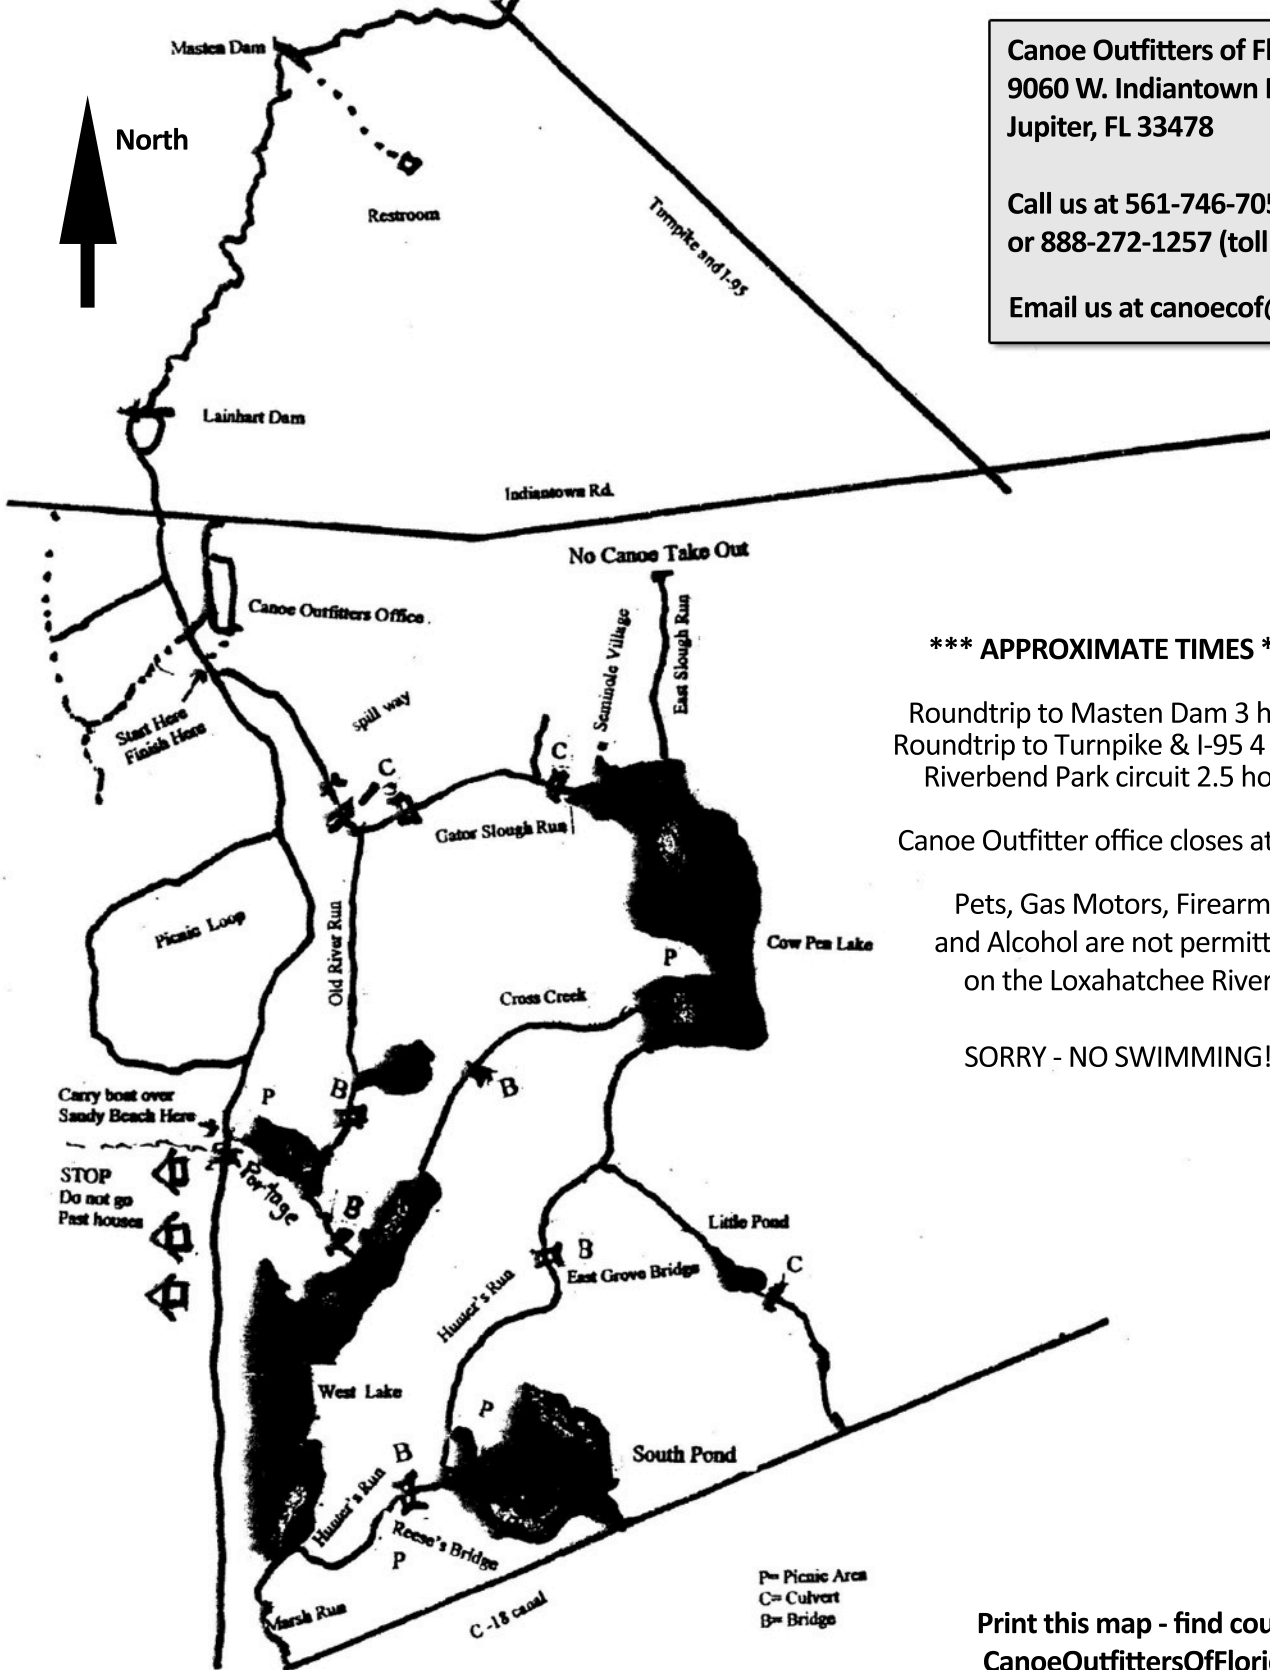

Cypress Canopy & Riverbend Park Paddling Trip Map

Stop - turn back - paddle back to start
 No transportation provided
 \$100 fee per boat that does
 not paddle back to start!

STOP!

Canoe Outfitters of Florida, Inc.
 9060 W. Indiantown Rd.
 Jupiter, FL 33478

Call us at 561-746-7053 (local)
 or 888-272-1257 (toll free)

Email us at canoecof@aol.com

***** APPROXIMATE TIMES *****

Roundtrip to Masten Dam 3 hours
 Roundtrip to Turnpike & I-95 4 hours
 Riverbend Park circuit 2.5 hours

Canoe Outfitter office closes at 5pm

Pets, Gas Motors, Firearms
 and Alcohol are not permitted
 on the Loxahatchee River

SORRY - NO SWIMMING!

Print this map - find coupons at
CanoeOutfittersOfFlorida.com