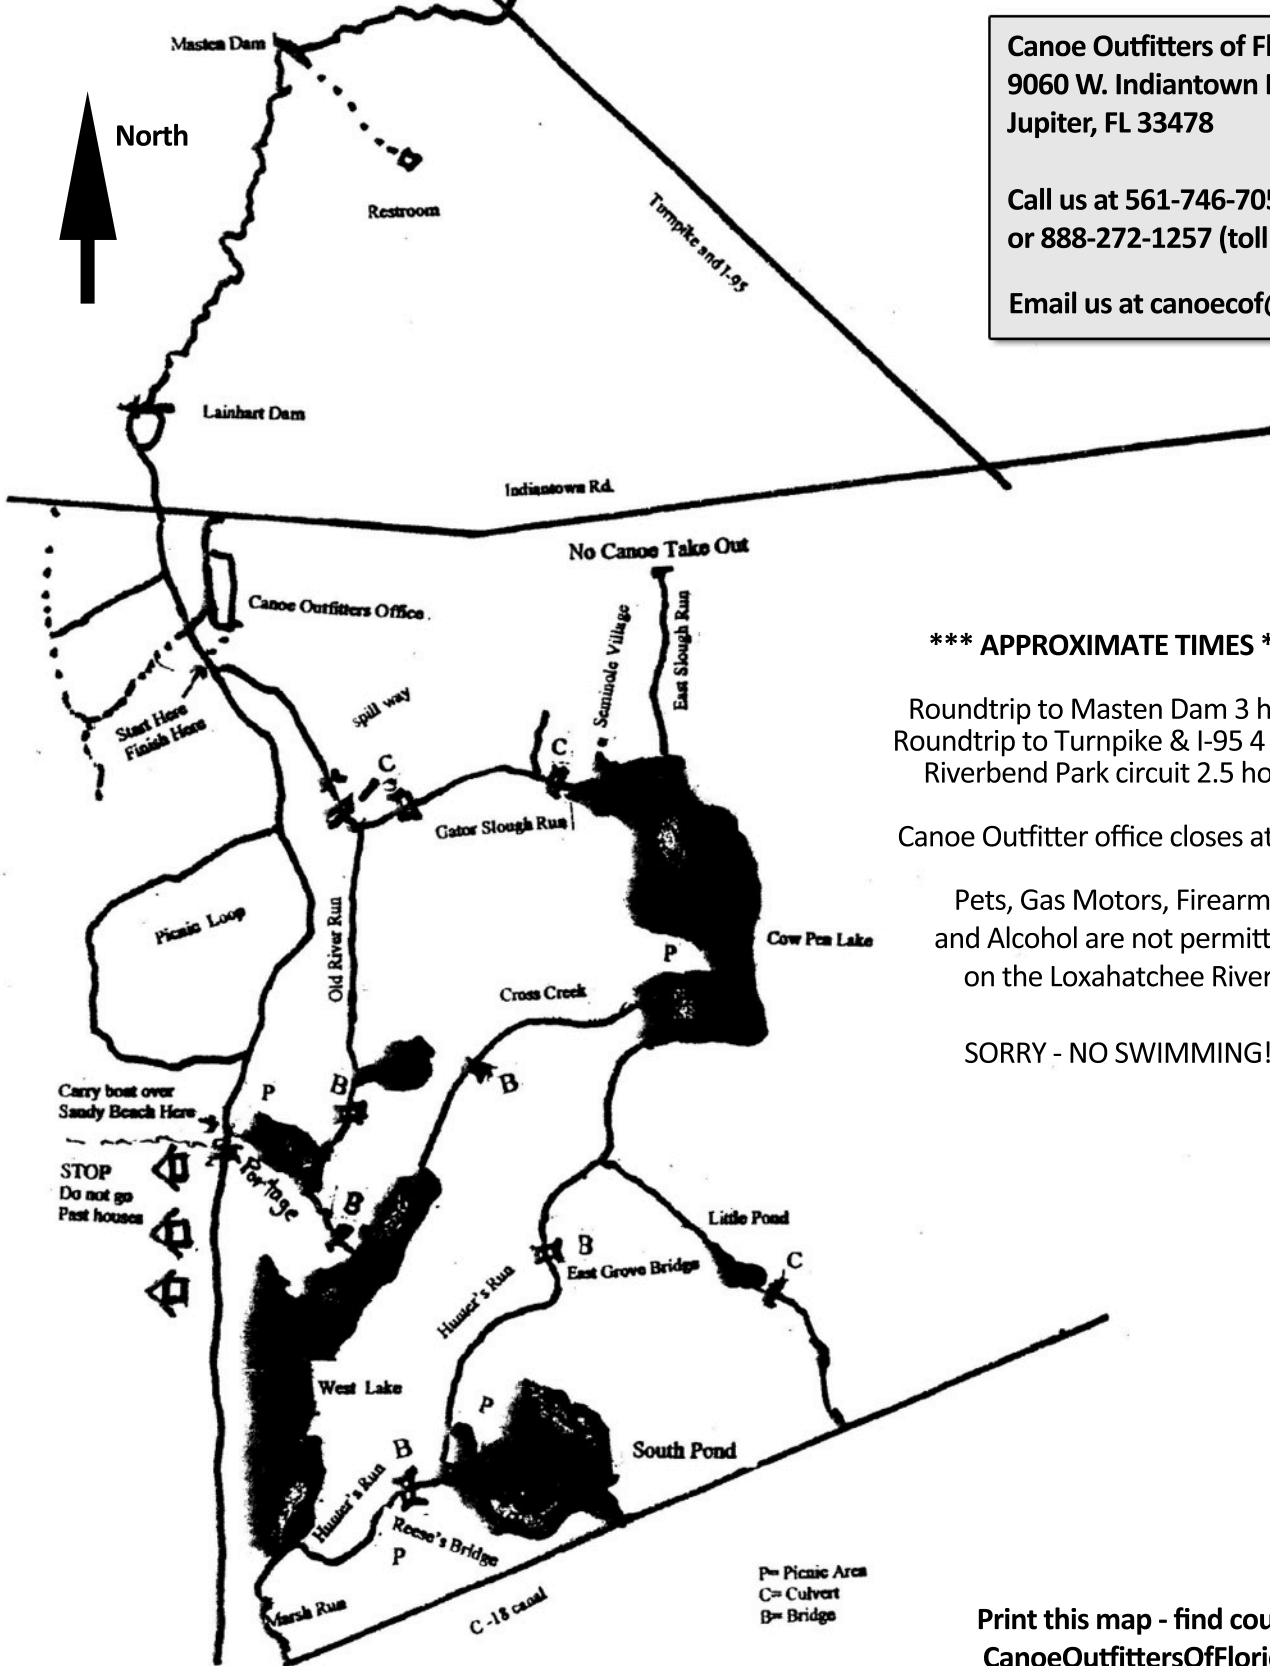

Cypress Canopy & Riverbend Park Paddling Trip Map

Stop - turn back - paddle back to start
 No transportation provided
 \$100 fee per boat that does
 not paddle back to start!

STOP!

Canoe Outfitters of Florida, Inc.
 9060 W. Indiantown Rd.
 Jupiter, FL 33478

Call us at 561-746-7053 (local)
 or 888-272-1257 (toll free)

Email us at canoecof@aol.com

***** APPROXIMATE TIMES *****

Roundtrip to Masten Dam 3 hours
 Roundtrip to Turnpike & I-95 4 hours
 Riverbend Park circuit 2.5 hours

Canoe Outfitter office closes at 5pm

Pets, Gas Motors, Firearms
 and Alcohol are not permitted
 on the Loxahatchee River

SORRY - NO SWIMMING!

Print this map - find coupons at
CanoeOutfittersOfFlorida.com